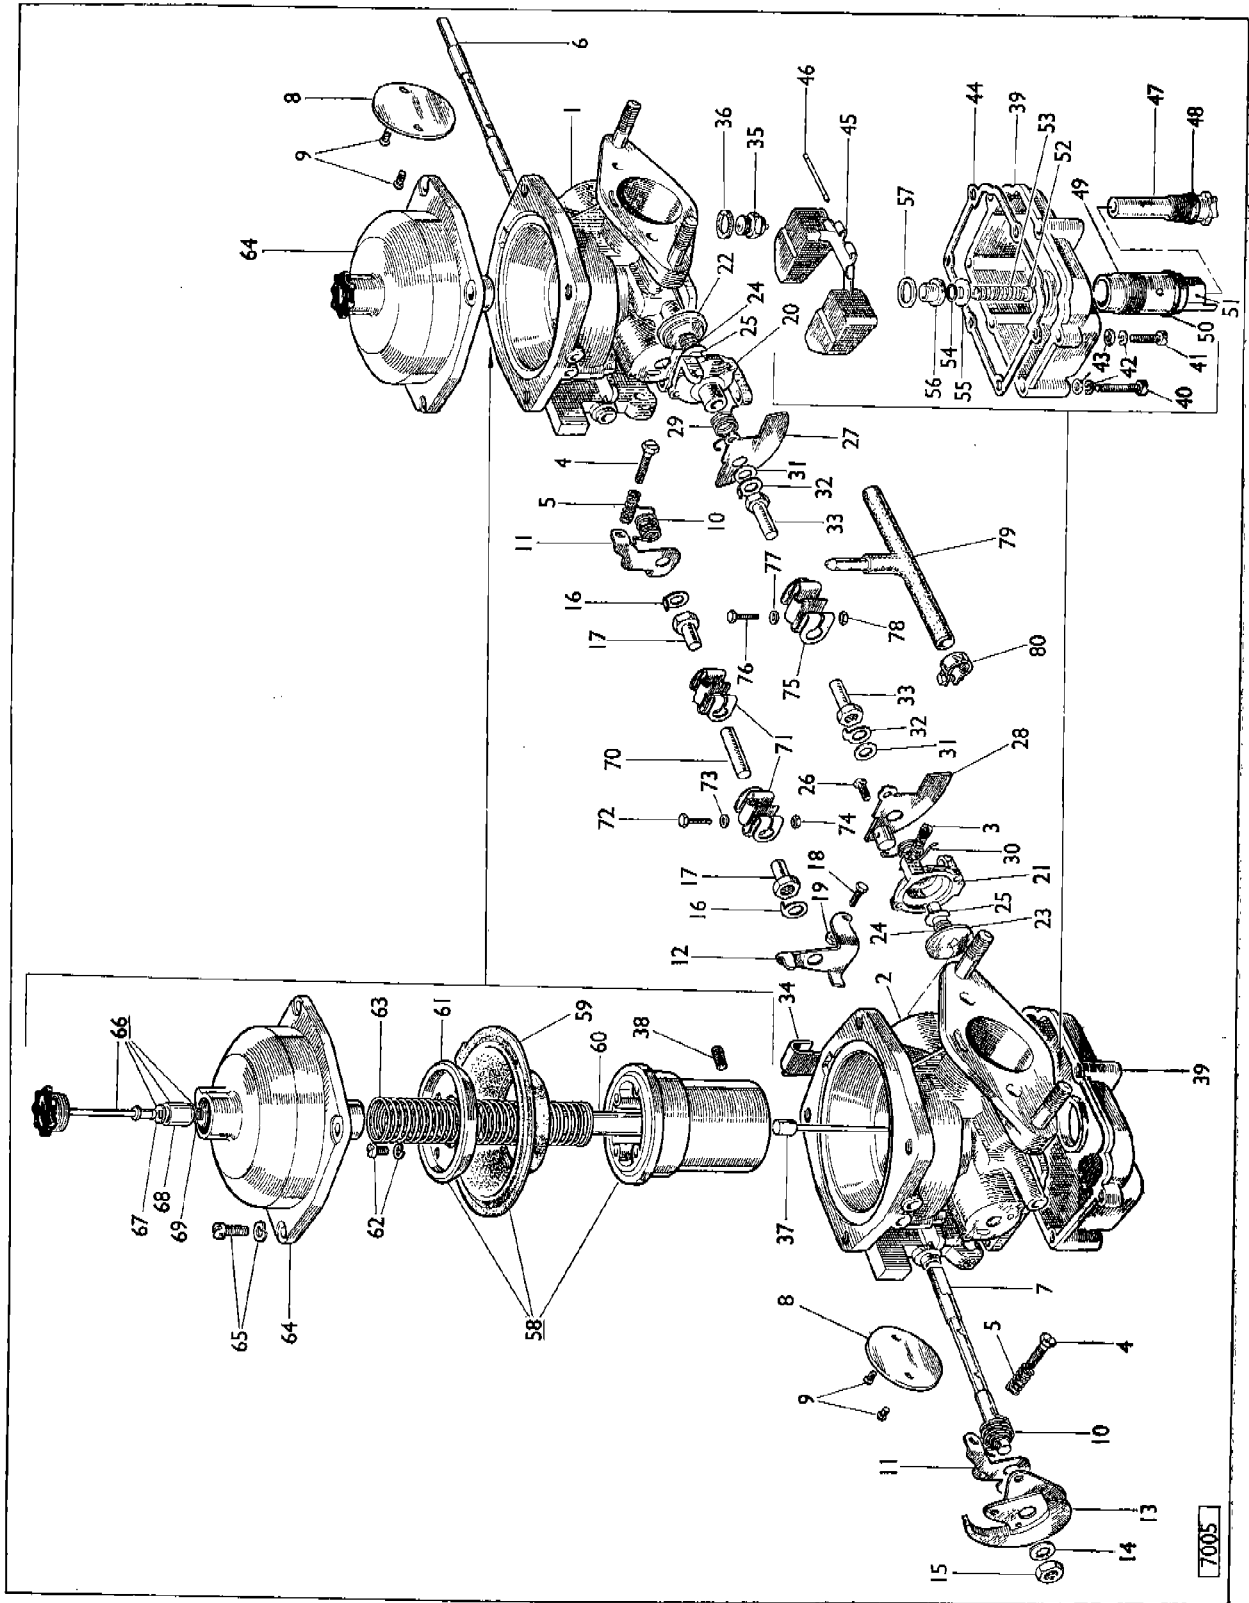

CARBURETTORS

SECTION C

CARBURETTOR

Plate Ref.	Part Number	DESCRIPTION	No. per Veh.	REMARKS
		Note. Californian, Chamois Coupe, Husky, all items in this section are as Imp and Chamois Mk. II. Sunbeam Imp Sport, Singer Chamois Sport, Sunbeam Stiletto, all items in this section are as listed.		
	7100564	CARBURETTOR—Type 125 C.D.S. (Front) 3061	1	
	7100563	CARBURETTOR—Type 125 C.D.S. (Rear) 3061	1	
1		Main body (Front carburettor)		Not supplied
2		Main body (Rear carburettor)		Not supplied
3		Plunger c/w spring and pin—Rear carburettor		Not supplied
4	5043248	Screw—Throttle stop	2	
5	5043249	Spring—Throttle stop screw	2	
6	5044241	Throttle spindle	1	Front carburettor
7	7080323	Throttle spindle	1	Rear carburettor
8	7080324	Throttle butterfly	2	
9	5043198	Screw—Butterfly to spindle	4	
10	5043199	Spring—Throttle return	2	
11	7080347	Throttle stop	2	
12	7080325	Throttle stop and fast idler lever	1	
13	7103160	Throttle lever	1	Rear carburettor
14	9661181	Washer } Throttle	1	
15	9029005	Nut } lever	1	
16	5038548	Tab washer } Throttle	2	
17	5044643	Extension nut } spindle	2	
18	5043206	Fast idler screw	1	Rear carburettor
19	5043207	Locknut—Fast idler screw	1	
20	7080327	Starter cover	1	Front carburettor
21	7080328	Starter cover	1	Rear carburettor
22	7080329	Starter spindle	1	Front carburettor
23	7080330	Starter spindle	1	Rear carburettor
24	7080331	Starter spring	2	
25	7080332	'C' washer	2	
26	9003016	Screw—Swivel	1	Rear carburettor
27	7080333	Cam lever	1	Front carburettor
28	7080334	Cam lever assembly	1	Rear carburettor
29	7080335	Return spring	1	Front carburettor
30	7080336	Return spring } Starter	1	Rear carburettor
31	7080337	Spacing washer	2	
32	5038548	Tab washer	2	
33	5044244	Extension nut	2	
	7080338	Screw—Starter to main body	4	
34		Bracket and clip ... .. (Not supplied)		
	5043889	Clip—Starter bracket	1	Rear carburettor
	7080270	Screw—Clip to starter bracket	1	
35	K.24608	Needle valve (1.5 MM)	2	
36	5057814	Washer—Needle valve	2	For use with rubber float
	9077071	Washer—Needle valve	2	For use with nylon float
37	7080339	Metering needle (5N)	2	Check type required
	7080427	Metering needle (6K)	2	
	5058885	Metering needle (5U)	2	For altitudes 5,000 - 10,000
	5058886	Metering needle (5V)	2	For altitudes over 10,000