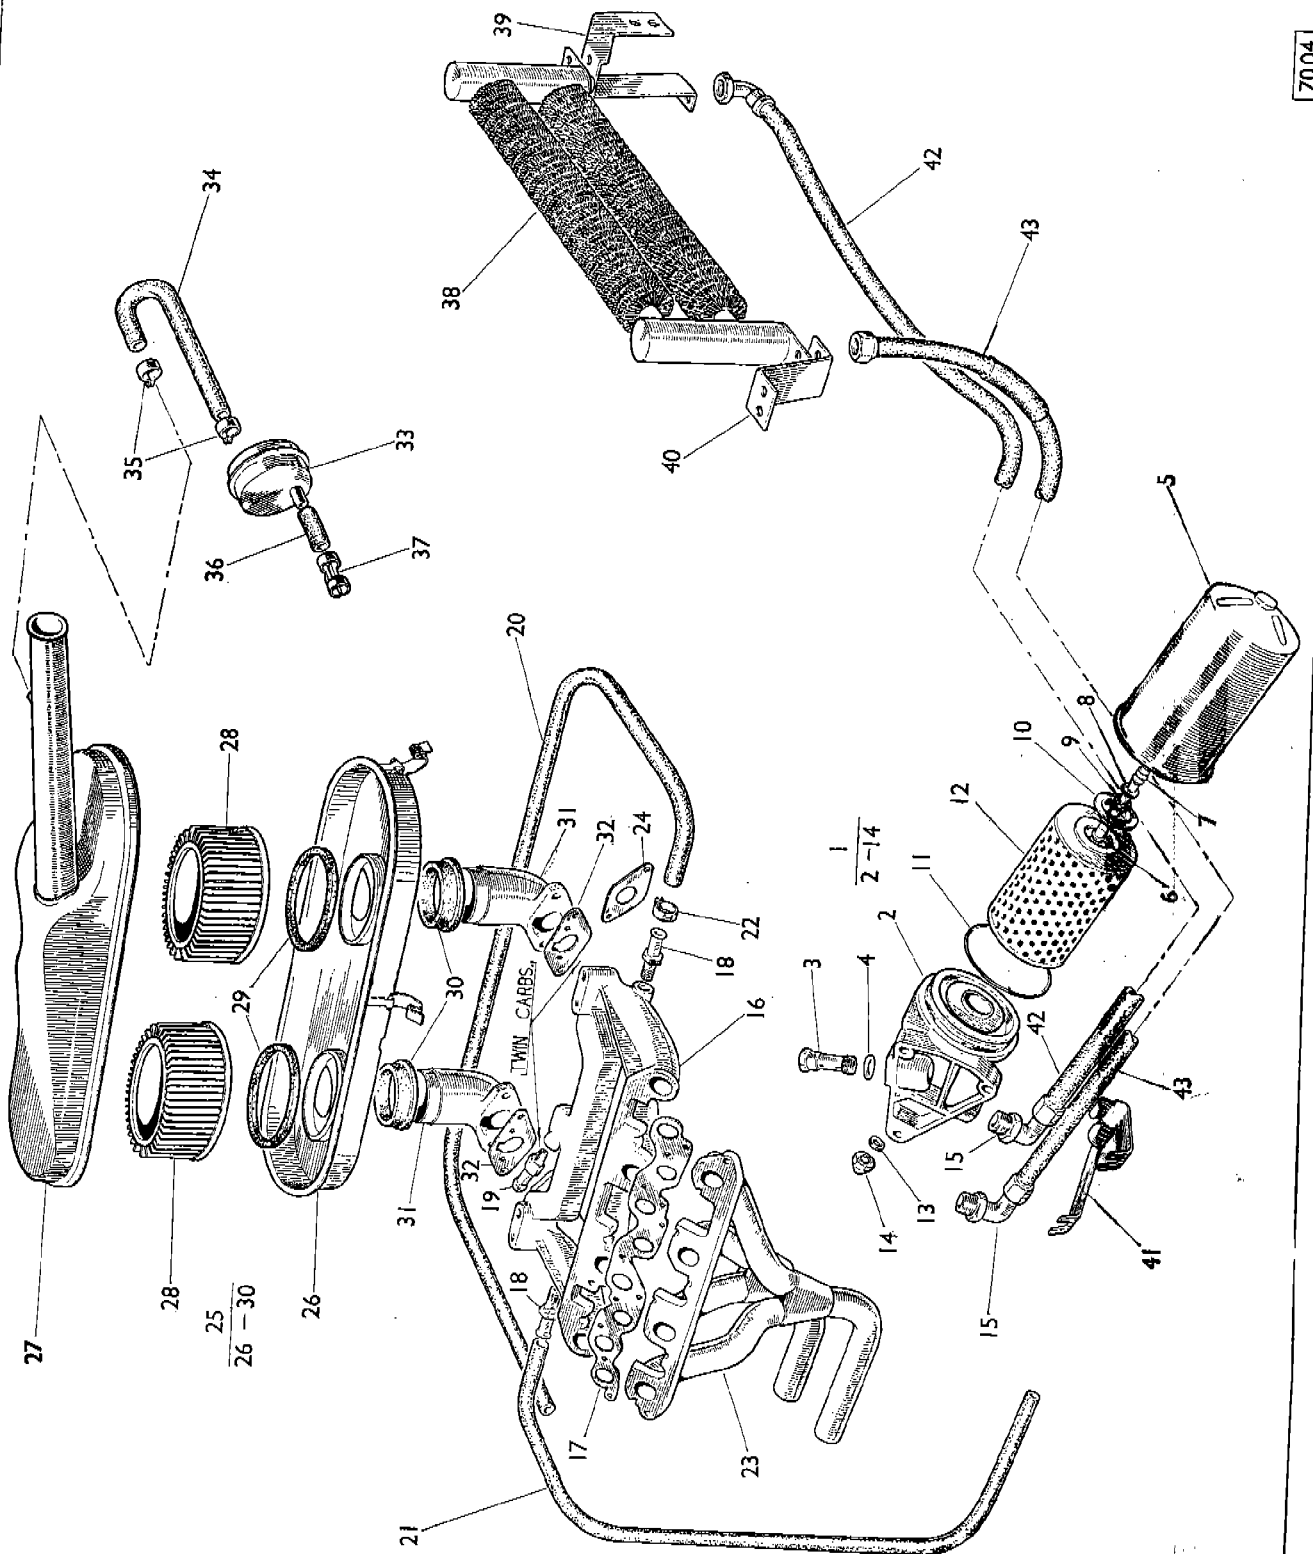

ENGINE (MOTOR) AND AUXILIARIES

7004

SECTION A