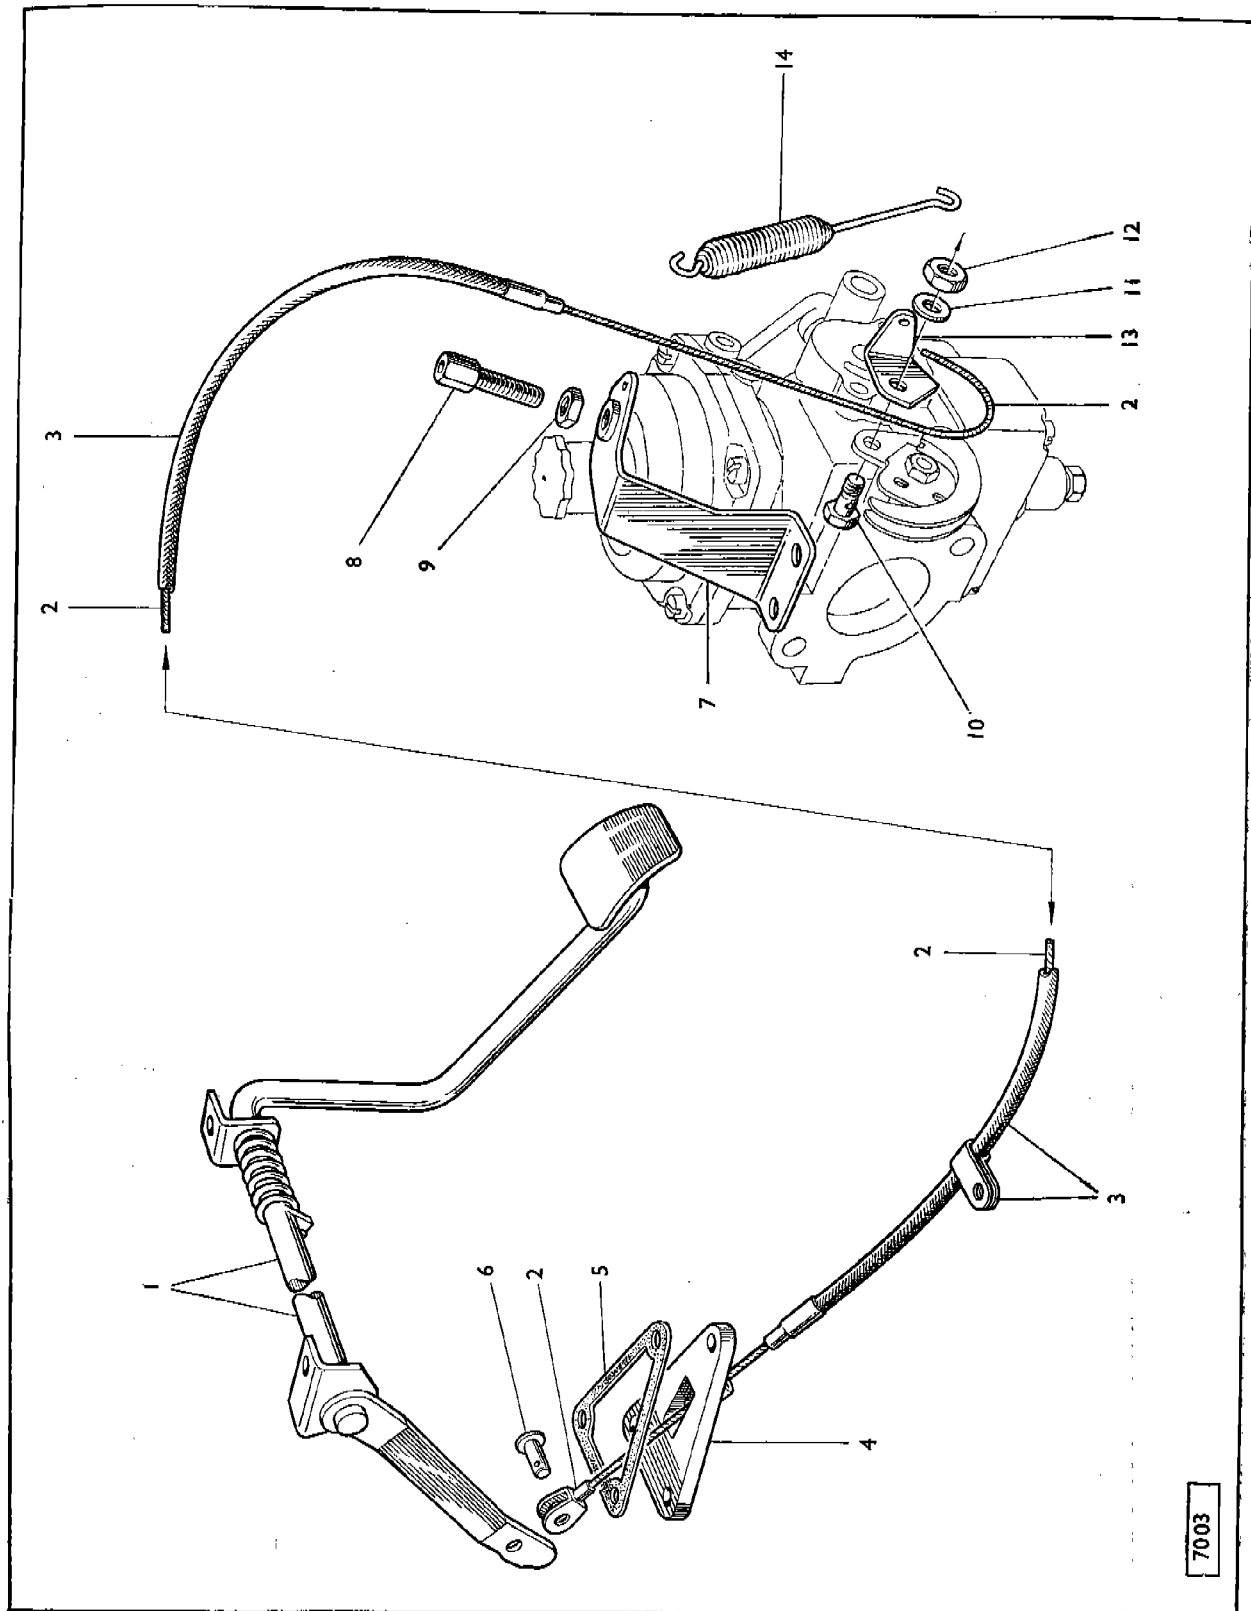

CARBURETTOR CONTROLS

SECTION D