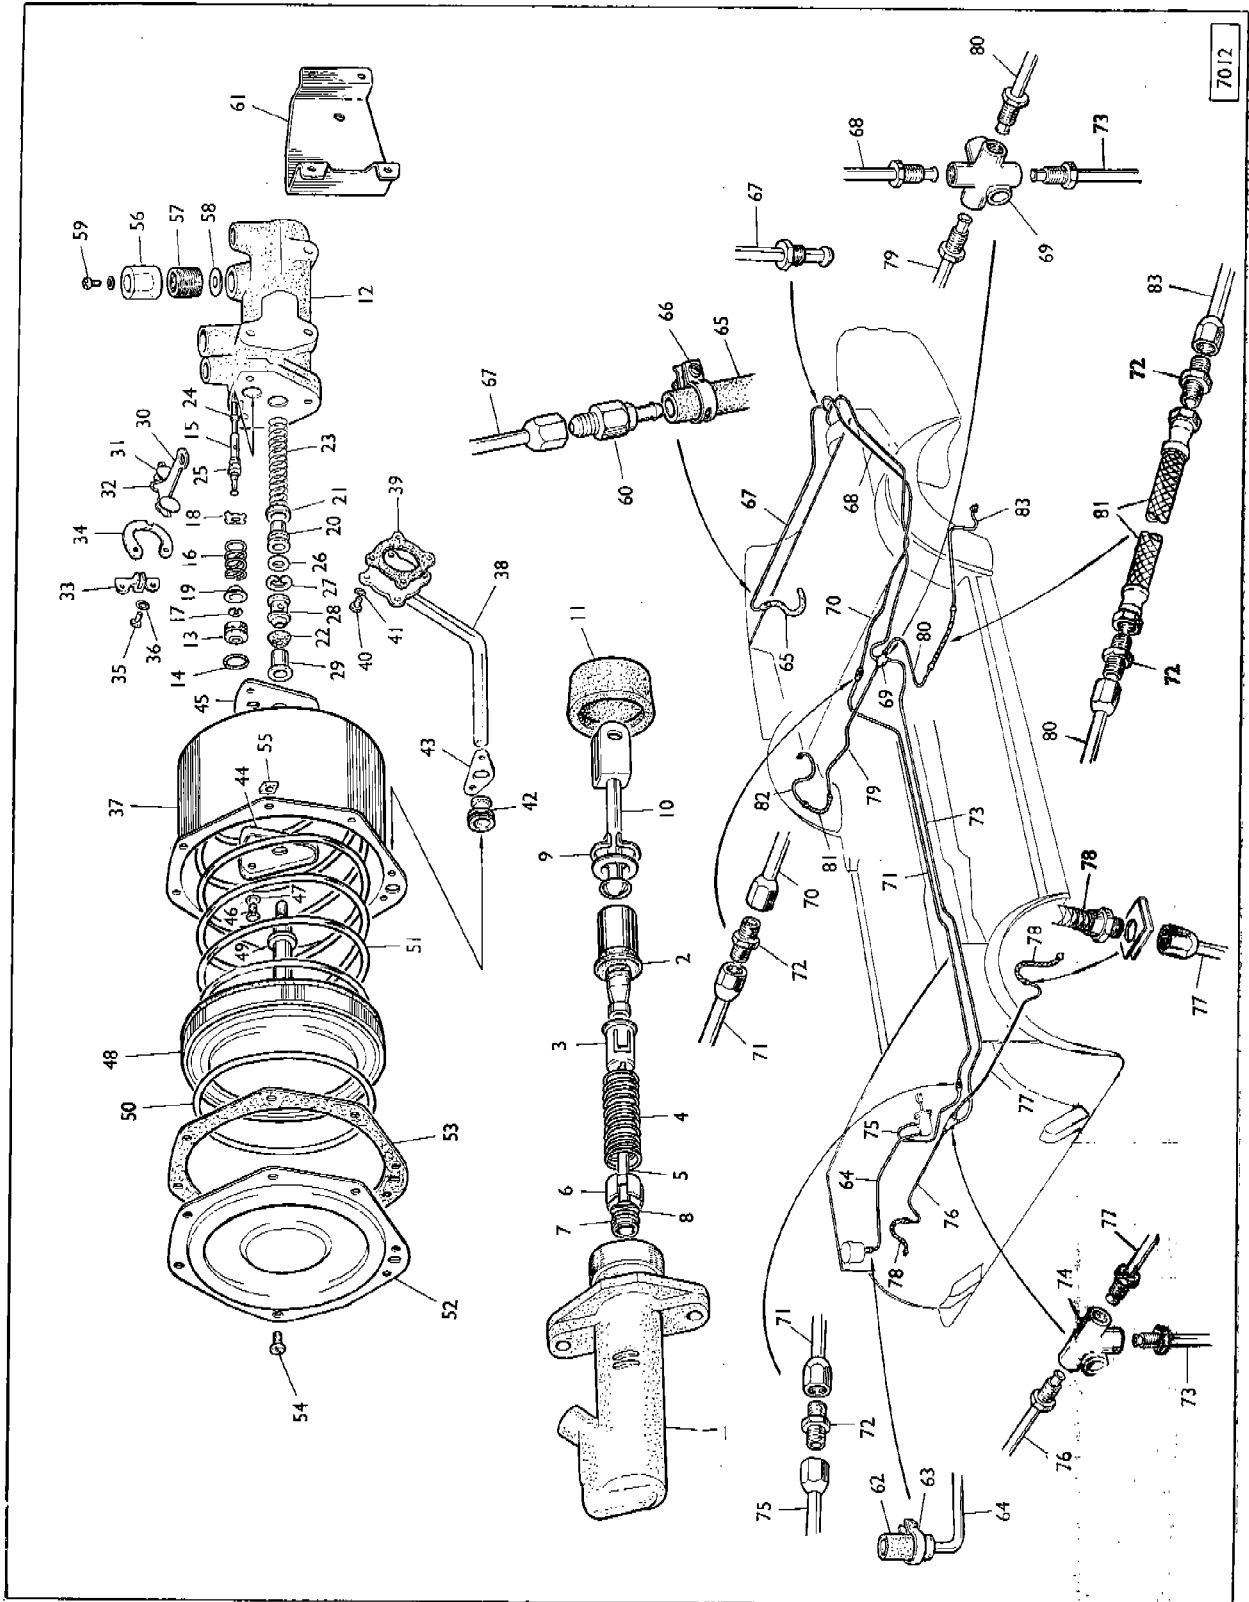

BRAKES AND CONTROLS

7012

SECTION H