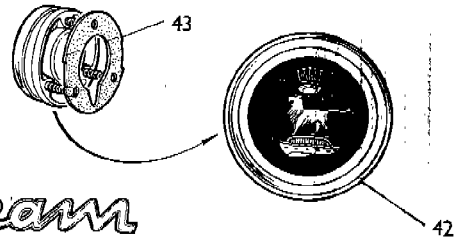

BODY PANELS AND FITTINGS

7014

SECTION QC