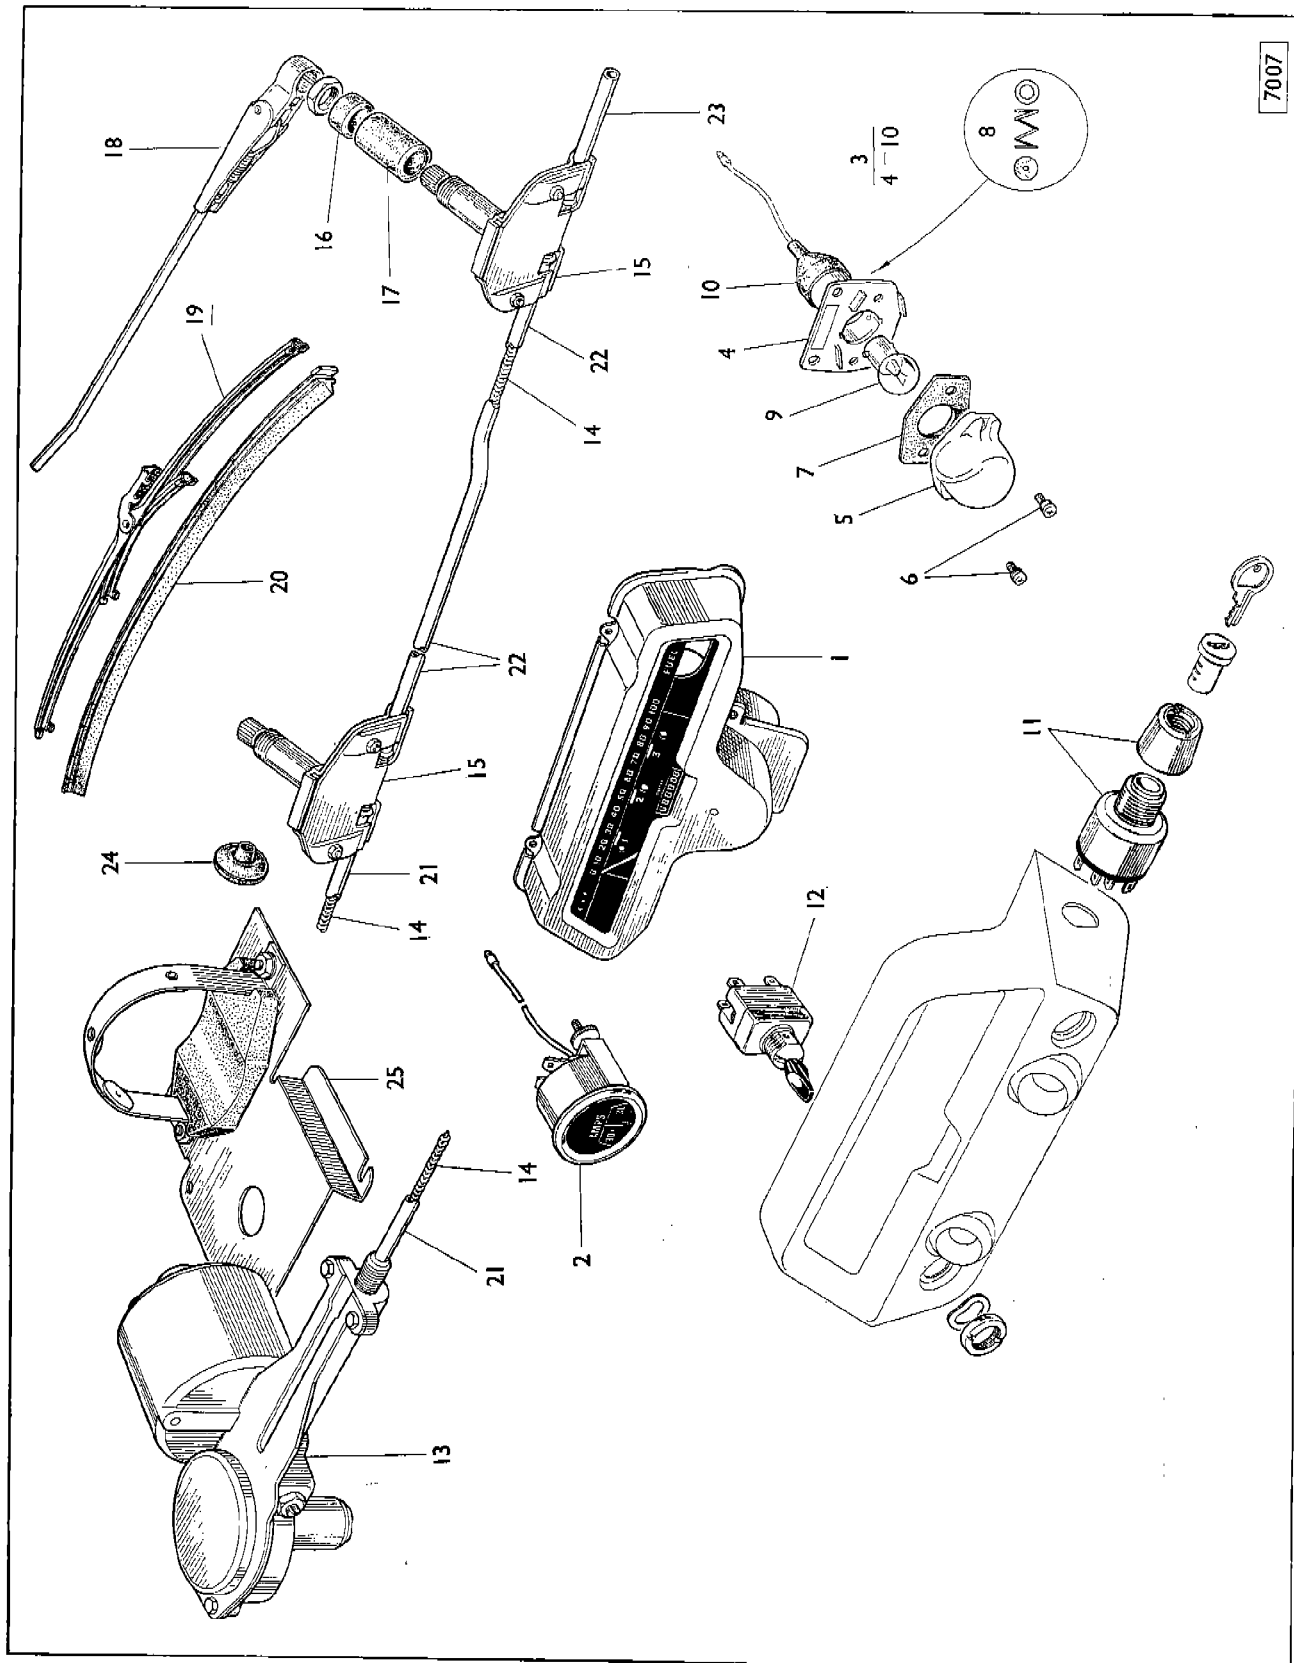

ELECTRICAL EQUIPMENT

7007

SECTION P